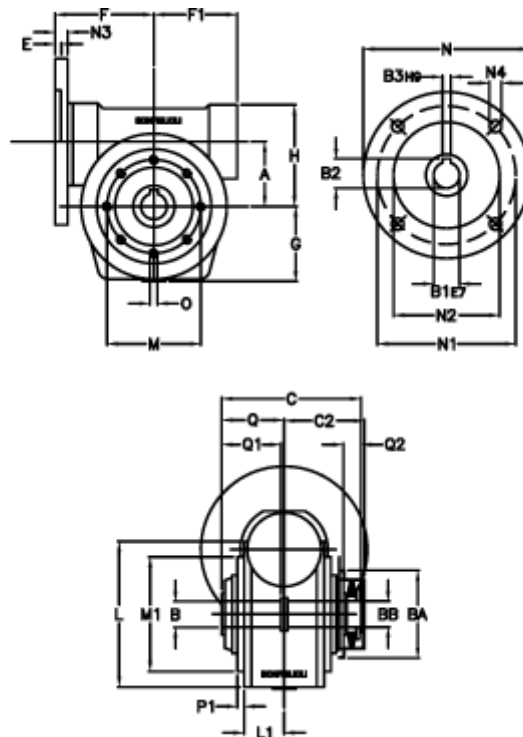

Article number: 390204906072236

Description: Worm Gear with Torque Limiter
VF 49-L2-P-60 P63B5

Measures

a = 49.50	C2 = 63,5	L1 = 36.8	O = M6x8
B = 25	Description = VF 49P-xx-63B5	m = 94	P1 = 2.5
B1 E7 = 11	E = 3.0	M1 = 68	Q = 51.0
B2 = 12.8	F = 70	N = 140	Q1 = 41
B3 H9 = 4	F1 = 63	N1 = 115	Q2 = 15
BA = 63	g = 56	N2 = 95	
BB H7 = 14	H = 80.0	N3 = 10.5	
C = 105	L = 107.5	N4 = 9,5	